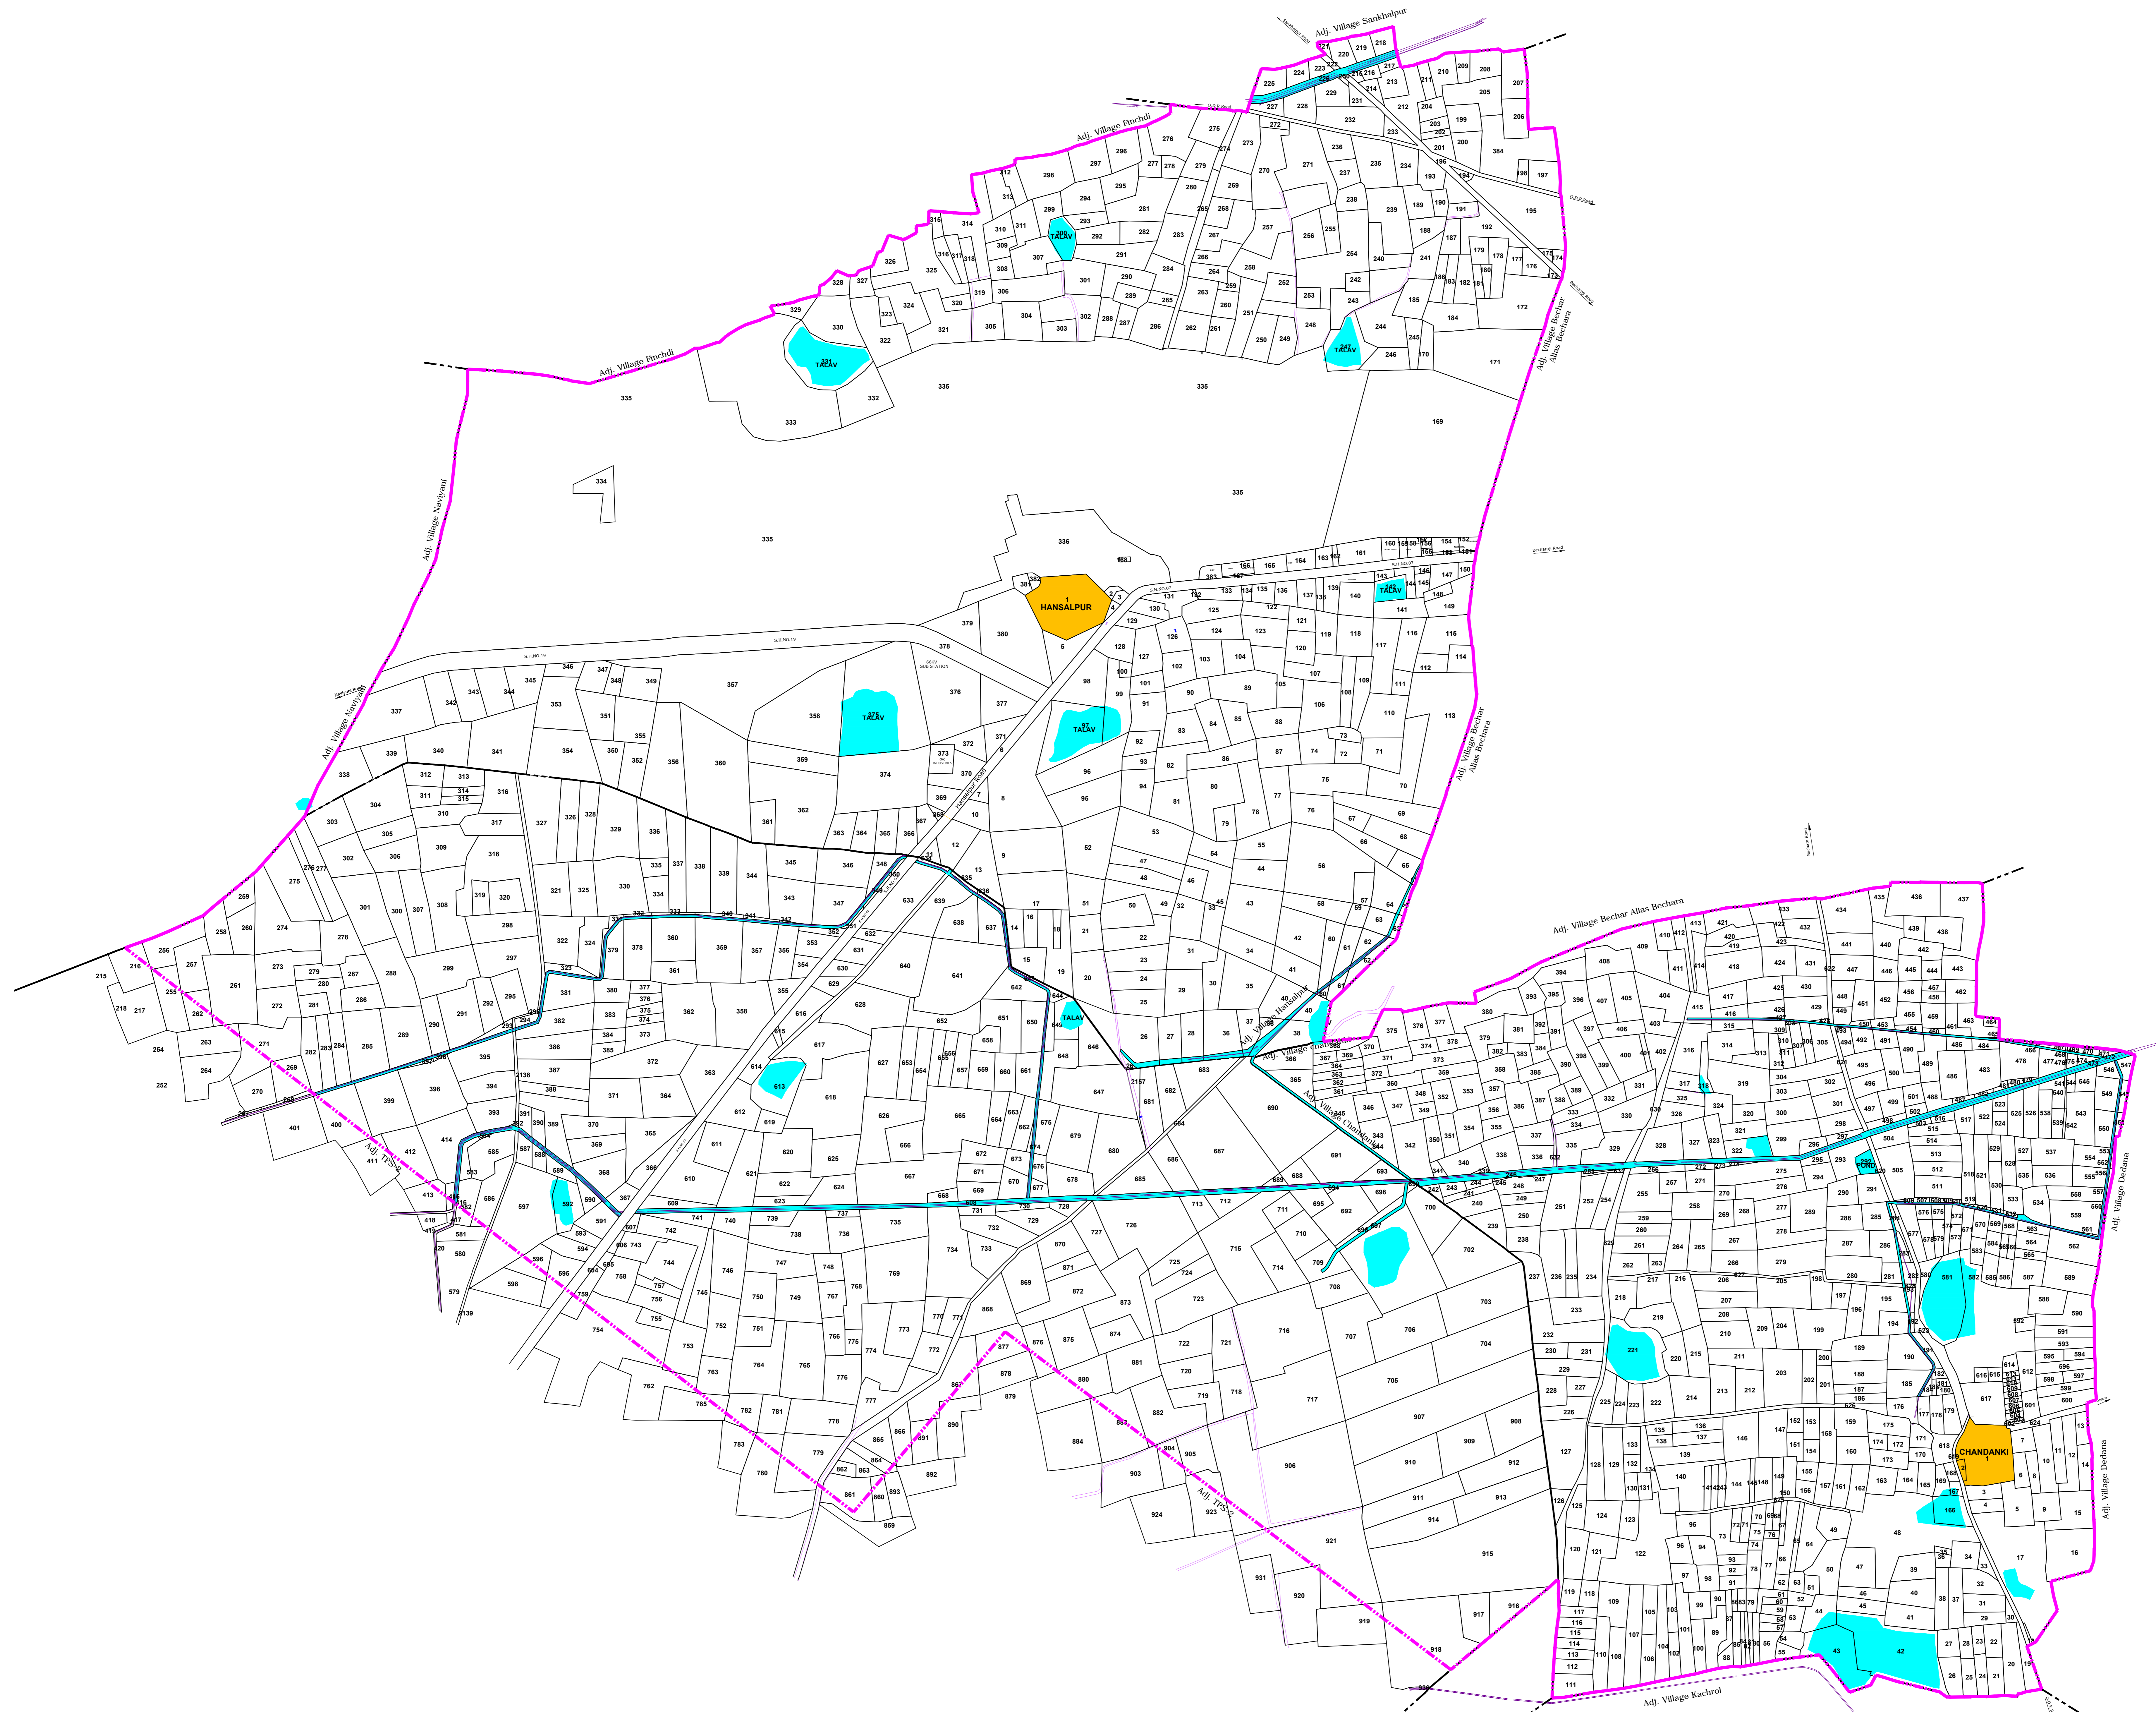

LEGEND :

- MBSIRDA BOUNDARY
- TALUKA BOUNDARY
- TPS BOUNDARY
- GIDC BOUNDARY
- VILLAGE BOUNDARY
- SURVEY BOUNDARY/NUMBER
- EXISTING ROAD
- KACHA ROAD
- GAMTAL
- EXISTING STRUCTURE
- OFC-STONE
- OFC-LINE
- POND
- CANAL
- NATURAL DRAIN
- CULVERT
- TEMPLE
- TREE
- WATER KUNDI
- TUBEWELL / WELL
- ELECTRIC LINE
- ELECTRIC POLE
- TRANSFORMER
- FENCING
- COMPOUND WALL
- ESTABLISHED STONES